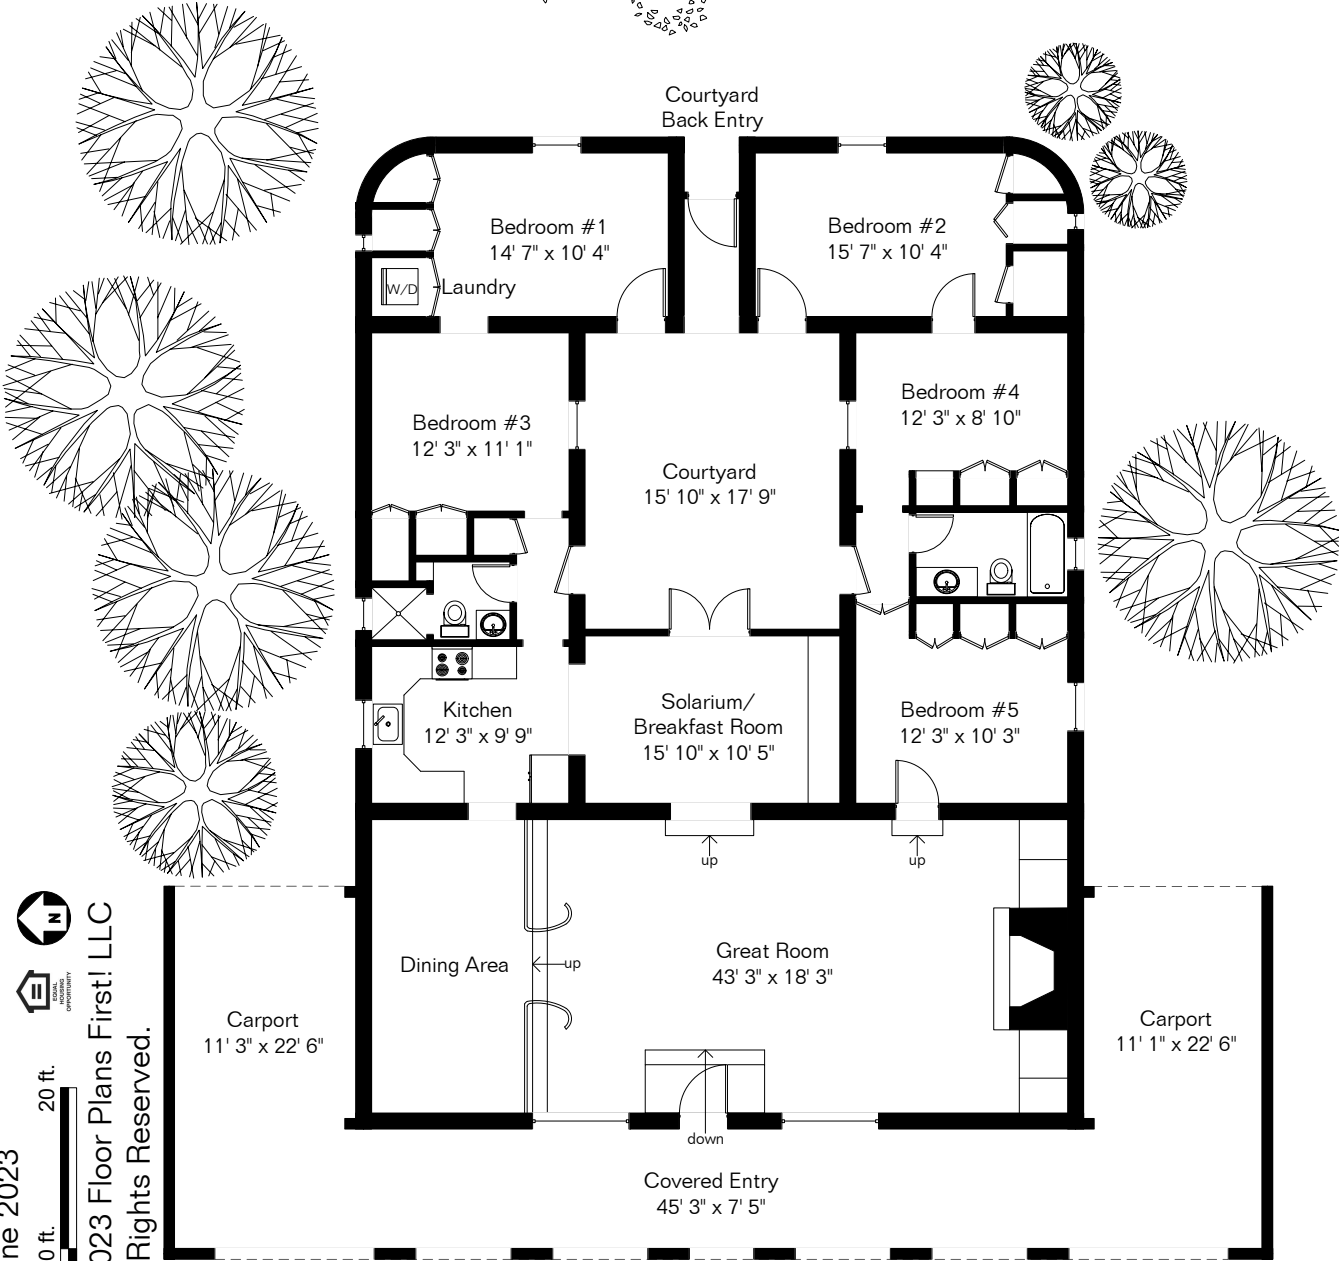

The square footages and room size information are deemed to be reliable but are not guaranteed and should be independently verified. This drawing is for marketing purposes only.

1626 N Dodge Blvd

Main House 2,448 Sq Ft
 Guest House 403 Sq Ft

 Total Living Area 2,851 Sq Ft

Site Visit June 2023
 Copyright 2023 Floor Plans First! LLC
 All Rights Reserved.