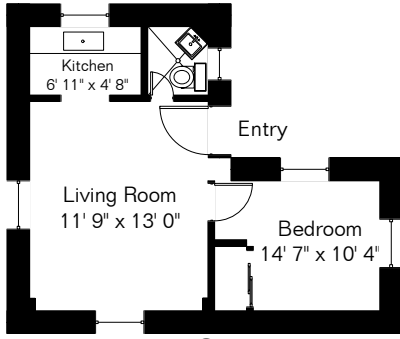

The square footages and room size information are deemed to be reliable but are not guaranteed and should be independently verified. This drawing is for marketing purposes only.

1626 N Dodge Blvd

Main House 2,448 Sq Ft
 Guest House 403 Sq Ft

 Total Living Area 2,851 Sq Ft

Site Visit June 2023
 Copyright 2023 Floor Plans First! LLC
 All Rights Reserved.